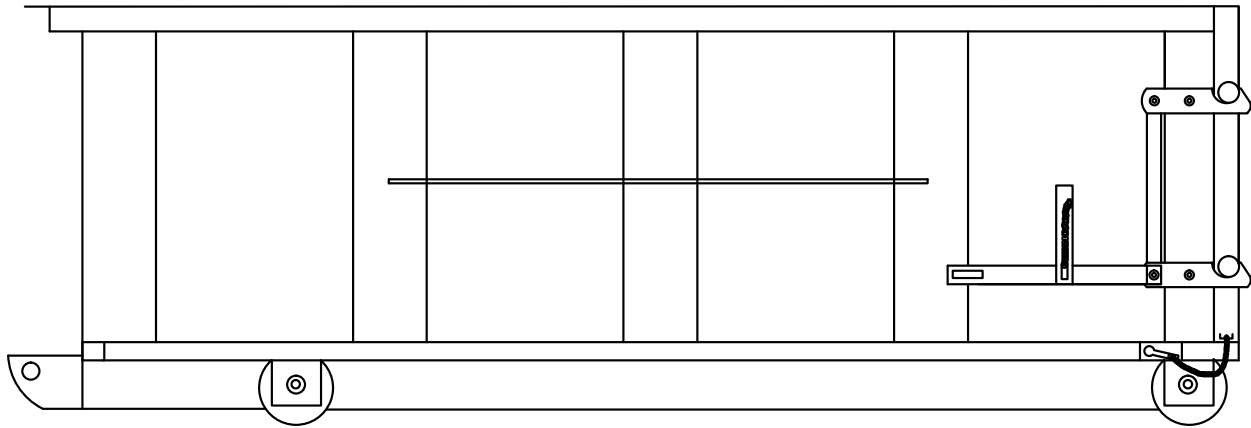

Roll Offs, 10yd-40yd

10 yd

- Width: 155"
- Container Height: 43 ¼"
- Total Height: 51 ½"
- Top Front Depth: 94"
- Bottom Front Depth: 86"
- Top Back Depth: 96"
- Bottom Back Depth: 91 ½"

15 yd

- Width: 179"
- Container Height: 54 ¼"
- Total Height: 62 ½"
- Top Front Depth: 94"
- Bottom Front Depth: 86"
- Top Back Depth: 96"
- Bottom Back Depth: 91 ½"

20 yd

- Width: 275"
- Container Height: 46 ¼"
- Total Height: 54 ½"
- Top Front Depth: 94"
- Bottom Front Depth: 86"
- Top Back Depth: 96"
- Bottom Back Depth: 91 ½"

30 yd

- Width: 286"
- Total Height: 74 ½"
- Top Front Depth: 94"
- Bottom Front Depth: 86"
- Top Back Depth: 96"
- Bottom Back Depth: 91 ½"

40 yd

- Width: 275"
- Total Height: 95 ½"
- Top Front Depth: 94"
- Bottom Front Depth: 86"
- Top Back Depth: 94"
- Bottom Back Depth: 91 ½"