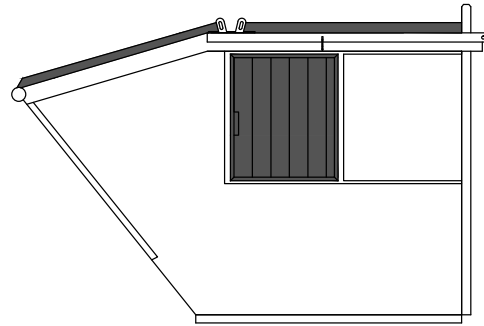

Containers

Rear Load Mini, ½ Yard Pipe Style

- Width: 22"
- Container Height: 36 ¼"
- Total Height: 45 ½"
- Depth: 35"

Rear Load Standard, 1yd–4yd

1 yd

- Top Width: 80"
- Bottom Width: 57"
- Height: 52"
- Top Depth: 24"
- Bottom Depth: 28 ⅛"

2 yd

- Top Width: 80"
- Bottom Width: 57"
- Height: 52"
- Top Depth: 37"
- Bottom Depth: 32 ⅞"

3 yd

- Top Width: 80"
- Bottom Width: 56 ⅛"
- Height: 48 ¾"
- Top Depth: 72"
- Bottom Depth: 54 ⅛"

4 yd

- Top Width: 80"
- Bottom Width: 56"
- Height: 55 ⅞"
- Top Depth: 84 ¾"
- Bottom Depth: 51"

Rear Load High, 6yd–10yd

6 yd

- Top Width: 80"
- Bottom Width: 56"
- Height: 68 $\frac{7}{8}$ "
- Top Depth: 130 $\frac{5}{8}$ "
- Bottom Depth: 87 $\frac{1}{2}$ "

8 yd RL08YD and RL08YD-SD

- Top Width: 80"
- Bottom Width: 56"
- Height: 68 $\frac{7}{8}$ "
- Top Depth: 130 $\frac{5}{8}$ "
- Bottom Depth: 87 $\frac{1}{2}$ "

10 yd RL10YD and RL10YDSD

- Top Width: 80"
- Bottom Width: 56"
- Height: 78 $\frac{7}{8}$ "
- Top Depth: 139 $\frac{1}{2}$ "
- Bottom Depth: 95 $\frac{1}{2}$ "

35 Gallon Compost Cart

- Width: 18.5"
- Height: 38.5"
- Depth: 24.1"