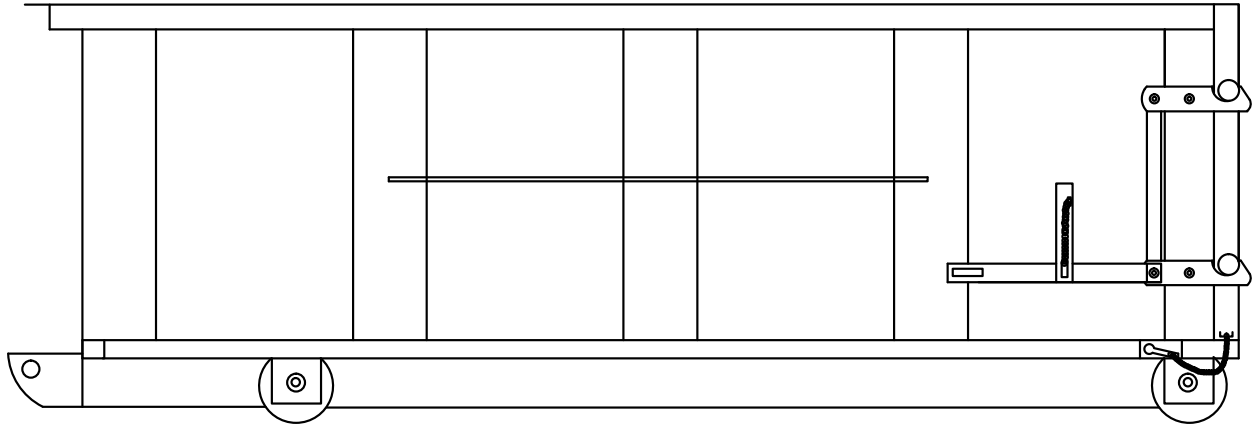

10 yd RL10YD and RL10YDSD

- Top Width: 80"
- Bottom Width: 56"
- Height: 78 $\frac{7}{8}$ "
- Top Depth: 139 $\frac{1}{2}$ "
- Bottom Depth: 95 $\frac{1}{2}$ "

35 Gallon Compost Cart

- Width: 18.5"
- Height: 38.5"
- Depth: 24.1"

65 Gallon Compost Cart

- Width: 26.5"
- Height: 43.6"
- Depth: 27"

Roll Offs, 10yd–40yd

10 yd

- Width: 155"
- Container Height: 43 ¼"
- Total Height: 51 ½"
- Top Front Depth: 94"
- Bottom Front Depth: 86"
- Top Back Depth: 96"
- Bottom Back Depth: 91 ½"